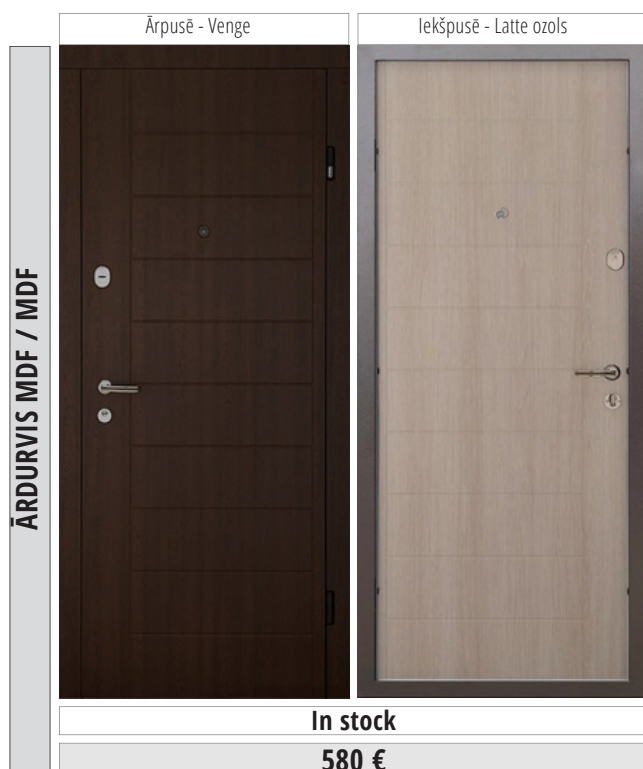

ENTRANCE DOOR CATALOG

STATUS

Exterior finish - 12mm MDF
 Interior finish - 12mm MDF
 Metal thickness in the door leaf - 1.5mm
 Metal thickness in the frame - 1.6mm
 Door leaf thickness - 85mm
 Frame thickness - 100mm
 Door leaf filling - mineral wool
 Frame filling - mineral wool
 Reinforcement ribs - 7
 Sealing - 2 contours
 Main lock - KALE 252
 Cylinder diameter - 16mm
 Additional lock - A - 257
 Cylinder diameter - 16mm
 Night latch
 Thermal insulation coefficient - 1.4 Wm² K
 Sound insulation - 43 dB

PALERMO

Exterior finish - 12mm MDF
 Interior finish - 12mm MDF
 Metal thickness in the door leaf - 1.5mm
 Metal thickness in the frame - 1.6mm
 Door leaf thickness - 73mm
 Frame thickness - 95mm
 Door leaf filling - mineral wool
 Reinforcement ribs - 7
 Sealing - 2 contours
 Main lock - AVERS T52
 Cylinder diameter - 16mm
 Additional lock - R-35
 Cylinder diameter - 14mm
 Sound insulation - 35 dB

IZMĒRI	Durvju izmēri ar kārbu	860 x 2050mm LABĀ/KREISĀ	960 x 2050mm LABĀ/KREISĀ

MEDINA

Exterior finish - 8mm MDF
 Interior finish - 8mm MDF
 Edges - 10mm MDF, attached separately
 Metal thickness in the door leaf - 1.0mm
 Metal thickness in the frame - 1.2mm
 Door leaf thickness - 65mm
 Frame thickness - 80mm
 Door leaf filling - mineral wool
 Reinforcement ribs - 7
 Hinges - 2 pieces with support hinges
 Additional security - 2 anti-burglary bars
 Sealing - 2 contours
 Lower lock - cylindrical, cylinder diameter 18mm
 Upper lock - cylindrical, cylinder diameter 18mm
 Night latch on the lower lock
 Wide-angle peephole - 180° viewing angle
 Hardware color - aged bronze.