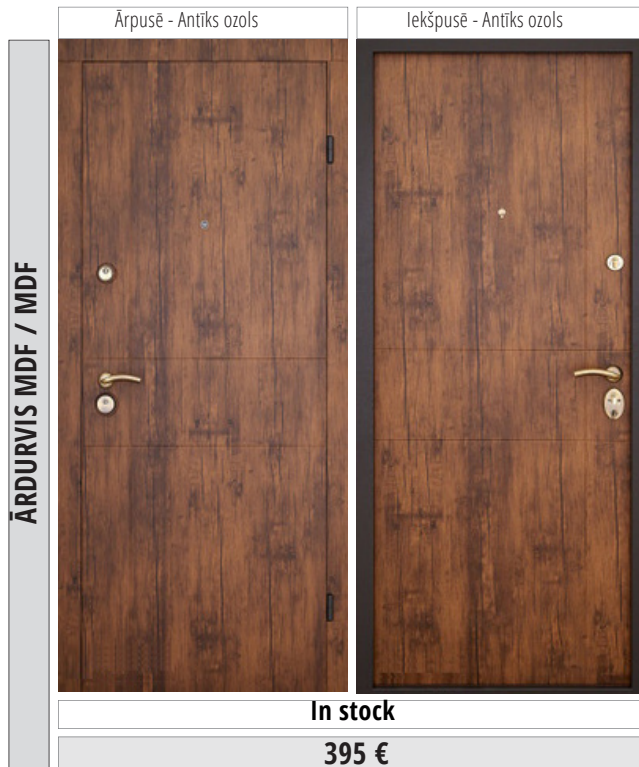

ENTRANCE DOOR CATALOG

STATUS

Exterior finish - 12mm MDF
 Interior finish - 12mm MDF
 Metal thickness in the door leaf - 1.5mm
 Metal thickness in the frame - 1.6mm
 Door leaf thickness - 85mm
 Frame thickness - 100mm
 Door leaf filling - mineral wool
 Frame filling - mineral wool
 Reinforcement ribs - 7
 Sealing - 2 contours
 Main lock - KALE 252
 Cylinder diameter - 16mm
 Additional lock - A - 257
 Cylinder diameter - 16mm
 Night latch
 Thermal insulation coefficient - 1.4 Wm² K
 Sound insulation - 43 dB

PALERMO

Exterior finish - 12mm MDF
 Interior finish - 12mm MDF
 Metal thickness in the door leaf - 1.5mm
 Metal thickness in the frame - 1.6mm
 Door leaf thickness - 73mm
 Frame thickness - 95mm
 Door leaf filling - mineral wool
 Reinforcement ribs - 7
 Sealing - 2 contours
 Main lock - AVERS T52
 Cylinder diameter - 16mm
 Additional lock - R-35
 Cylinder diameter - 14mm
 Sound insulation - 35 dB

IZMĒRI	Durvju izmēri ar kārbu	860 x 2050mm LABĀ/KREISĀ	960 x 2050mm LABĀ/KREISĀ

MEDINA

Exterior finish - 8mm MDF
 Interior finish - 8mm MDF
 Edges - 10mm MDF, attached separately
 Metal thickness in the door leaf - 1.0mm
 Metal thickness in the frame - 1.2mm
 Door leaf thickness - 65mm
 Frame thickness - 80mm
 Door leaf filling - mineral wool
 Reinforcement ribs - 7
 Hinges - 2 pieces with support hinges
 Additional security - 2 anti-burglary bars
 Sealing - 2 contours
 Lower lock - cylindrical, cylinder diameter 18mm
 Upper lock - cylindrical, cylinder diameter 18mm
 Night latch on the lower lock
 Wide-angle peephole - 180° viewing angle
 Hardware color - aged bronze.