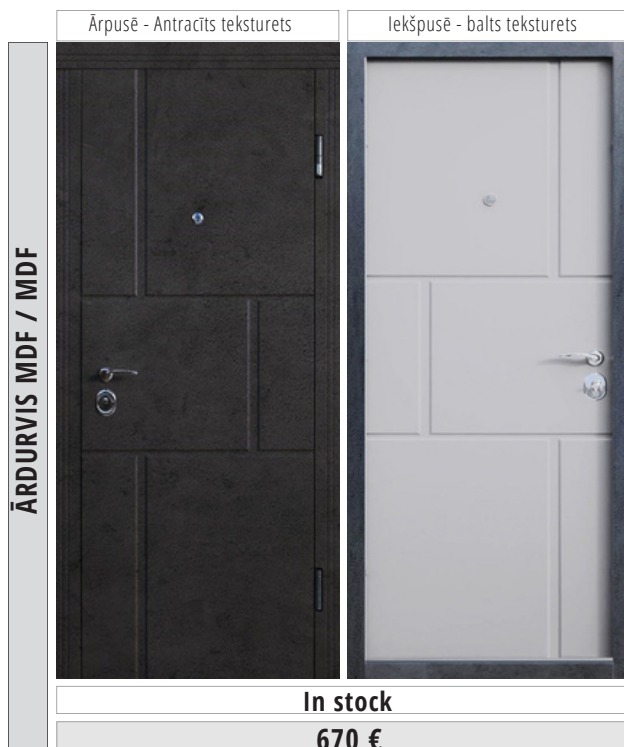

ELLISA

In stock

670 €

Thermal insulation coefficient - 1.4 W/m²K
Sound insulation - 43 dB
Exterior finish - 12mm MDF
Interior finish - 12mm MDF
Edges - 12mm MDF, attached separately
Metal thickness in the door leaf - 1.5mm
Metal thickness in the frame - 1.6mm
Door leaf thickness - 85mm
Frame thickness - 100mm
Door leaf filling - mineral wool
Frame insulation - mineral wool
Reinforcement ribs - 7
Hinges - 2 pieces with support hinges
Additional security - 2 anti-burglary bars
Sealing - 2 contours
Lower lock - KALE 252, cylinder diameter 16mm
Cylinder - with internal thumbturn
Upper lock - A-257, cylinder diameter 16mm
Night latch
Wide-angle peephole - 180° viewing angle
Hardware color - polished chrome
Door leaf adjustment - eccentric for door position adjustment.

IZMĒRI

Durvju izmēri ar kārbu

860 x 2050mm LABĀ/KREISĀ

960 x 2050mm LABĀ/KREISĀ